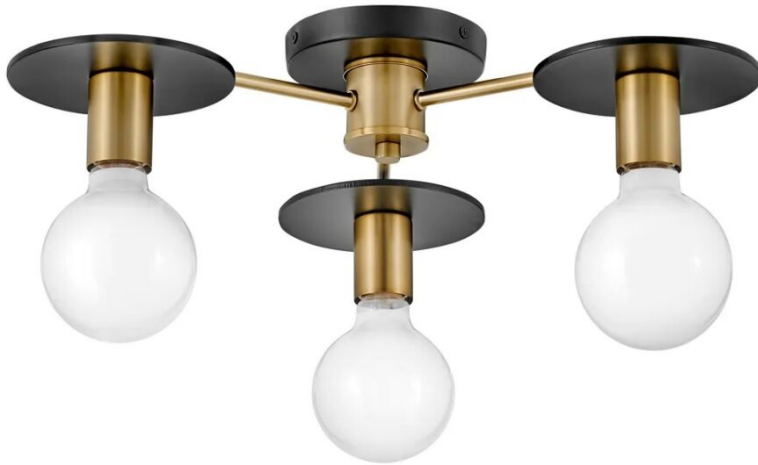

BOBBIE

83203LCB

MEDIUM THREE LIGHT SEMI-FLUSH MOUNT

Mingling mid-century modern design elements into its posh form, Bobbie merges a playful vibe with stellar style. This clever design pairs two bold finishes, gleaming Lacquered Brass and an intense Black, to set up the true star of the show: a look-at-me bulb that makes lighting what it should be...fun. To complement Bobbie's confident style, we recommend a G40 oversized globe-styled bulb in a standard medium base.

DETAILS	
FINISH:	Lacquered Brass
MATERIAL:	Steel
DIMMABLE:	YES - WITH DIMMABLE LAMP (NOT INCLUDED)

DIMENSIONS	
WIDTH:	20"
HEIGHT:	4.5"
WEIGHT:	4.8lb

LIGHT SOURCE	
LIGHT SOURCE:	Socketed
WATTAGE:	3-14w Med. LED, 100w Equiv.
VOLTAGE:	120v

MOUNTING	
CANOPY:	5" Dia.

SHIPPING	
CARTON LENGTH:	21.1
CARTON WIDTH:	19.5
CARTON HEIGHT:	8.1
CARTON WEIGHT:	7.7

PRODUCT DETAILS:

- Suitable for use in dry (indoor) locations as defined by NEC and CEC. Meets United States UL Underwriters Laboratories & CSA Canadian Standards Association Product Safety Standards.
- Please refer to Lark's Warranty for complete product warranty details. Some warranty limitations may apply.
- Effortlessly cool, this mid-century modern design inspires any space with its chic vintage vibe
- Ideal for g-style bulbs (not included)