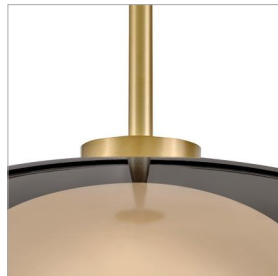

JACE

84447LCB

MEDIUM PENDANT

Delightfully dramatic, Jace's smoke glass shade layered over a swirled glass globe creates a modern effect that effortlessly enhances your space's ambiance

DETAILS	
FINISH:	Lacquered Brass
MATERIAL:	Steel
GLASS:	Smoke with Swirled
SLOPE DEGREE:	90
DIMMABLE:	YES - CL TYPE DIMMER (SSL7A)

DIMENSIONS	
WIDTH:	14"
HEIGHT:	5.5"
WEIGHT:	5.9lb

LIGHT SOURCE	
LIGHT SOURCE:	Integrated LED
WATTAGE:	8.50w LED *Included
VOLTAGE:	120v

MOUNTING	
CANOPY:	4.75" Dia.
LEAD WIRE:	1 X 72"
MAX HEIGHT:	38.5

SHIPPING	
CARTON LENGTH:	16.8
CARTON WIDTH:	16.8
CARTON HEIGHT:	10
CARTON WEIGHT:	7.9

*Maximum achievable height with stems included.

PRODUCT DETAILS:

- Can be hung on a sloped ceiling
- Includes (1) 6" stem and (2) 12" stems to customize hanging height
- Dry Rated
- LED components carry a 5-year limited warranty
- Please refer to Lark's Warranty for complete product warranty details (some warranty limitations may apply)
- Confidently create a modern moment with this dynamic design statement
- Energy-efficient integrated LED - safer for the environment and low maintenance