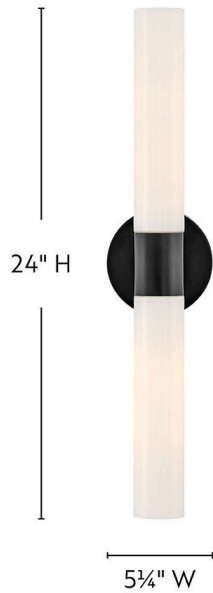

SHEA

85402BK-CO

LARGE TWO LIGHT VANITY

It's easy to fall for Shea's sleek, cylindrical silhouette. The elongated glass shades make it easy to customize your space and flex your design skills by choosing from one of the versatile finishes. The perfect complement to any vibe, Shea sets a new standard for multipurpose lighting. Pro tip: T10 bulbs are required but go with the wattage that wins you over.

DETAILS	
FINISH:	Black
MATERIAL:	Steel
GLASS:	Cased Opal
DIMMABLE:	YES - WITH DIMMABLE LAMP (NOT INCLUDED)

DIMENSIONS	
WIDTH:	5.3"
HEIGHT:	24"
WEIGHT:	2.7lb
BACK PLATE:	5.25" Dia.
EXTENSION:	4"
TOP TO OUTLET:	12"

LIGHT SOURCE	
LIGHT SOURCE:	Socketed
WATTAGE:	2-12w Med. LED, 60w Equiv.
VOLTAGE:	120v

SHIPPING	
CARTON LENGTH:	15
CARTON WIDTH:	9
CARTON HEIGHT:	10
CARTON WEIGHT:	5.1

PRODUCT DETAILS:

- Invisimount hardware is hidden on the backplate for a clean silhouette
- Damp Rated
- ADA compliant design provides added accessibility and maximum clearance
- This product uses recyclable or limited packaging materials to help reduce waste
- Please refer to Lark's Warranty for complete product warranty details (some warranty limitations may apply)
- Confidently create a modern moment with this dynamic design statement
- A T10 bulb is required, but go with the wattage that wins you over