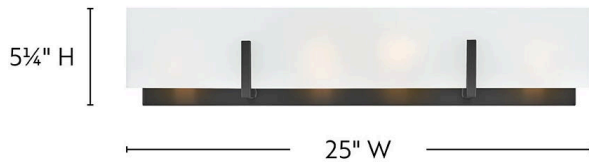

ROMAN

85644BK

MEDIUM FOUR LIGHT VANITY

Step into style with Roman's minimalist, modern design. Its etched white glass creates a soft, enchanting glow, while the sleek rectangular backplate adds a chic accent to any décor.

DETAILS	
FINISH:	Black
MATERIAL:	Steel
GLASS:	Etched White
DIMMABLE:	YES - WITH DIMMABLE LAMP (NOT INCLUDED)

DIMENSIONS	
WIDTH:	25"
HEIGHT:	5.3"
WEIGHT:	6.3lb
BACK PLATE:	24"W X 4.75"H
EXTENSION:	4"
TOP TO OUTLET:	3"

LIGHT SOURCE	
LIGHT SOURCE:	Socketed
WATTAGE:	4-5w Cand. LED, 60w Equiv.
VOLTAGE:	120v

SHIPPING	
CARTON LENGTH:	28
CARTON WIDTH:	8
CARTON HEIGHT:	8
CARTON WEIGHT:	9.4

PRODUCT DETAILS:

- Invisimount hardware is hidden on the backplate for a clean silhouette
- This fixture can be mounted horizontally only.
- Damp Rated
- ADA compliant design provides added accessibility and maximum clearance
- This product uses recyclable or limited packaging materials to help reduce waste
- Please refer to Lark's Warranty for complete product warranty details (some warranty limitations may apply)
- Confidently create a modern moment with this dynamic design statement