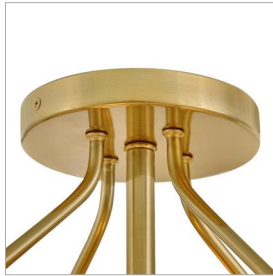

### MEDIUM SEMI-FLUSH MOUNT

Bring a fun yet chic vibe to your décor. Gus effortlessly combines timeless design with modern details to elevate your style.

DETAILS	
FINISH:	Gold
MATERIAL:	Steel
GLASS:	Etched Opal
DIMMABLE:	YES - WITH DIMMABLE LAMP (NOT INCLUDED)

DIMENSIONS	
WIDTH:	14.5"
HEIGHT:	9.5"
WEIGHT:	4lb

LIGHT SOURCE	
LIGHT SOURCE:	Socketed
WATTAGE:	3-5w Cand. LED, 60w Equiv.
VOLTAGE:	120v

MOUNTING	
CANOPY:	5.25" Dia.

SHIPPING	
CARTON LENGTH:	16.3
CARTON WIDTH:	16.3
CARTON HEIGHT:	11.3
CARTON WEIGHT:	8