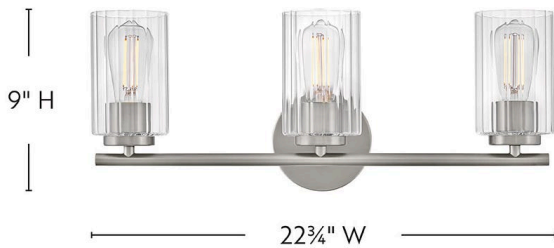

### MEDIUM THREE LIGHT VANITY

Beaming with low-key luxury, Leta's clear ribbed glass glimmers with major style. Warm dimmable lamping accented by versatile Black, Brushed Nickel, or Lacquered Brass finishes fills any powder room with a refreshing glow.

DETAILS	
FINISH:	Brushed Nickel
MATERIAL:	Steel
GLASS:	Clear Ribbed
DIMMABLE:	YES - WITH DIMMABLE LAMP (NOT INCLUDED)

DIMENSIONS	
WIDTH:	22.8"
HEIGHT:	9"
WEIGHT:	4lb
BACK PLATE:	5" Dia.
EXTENSION:	7.5"
TOP TO OUTLET:	6.75"

LIGHT SOURCE	
LIGHT SOURCE:	Socketed
WATTAGE:	3-12w Med. LED, 60w Equiv.
VOLTAGE:	120v

SHIPPING	
CARTON LENGTH:	17.8
CARTON WIDTH:	9.8
CARTON HEIGHT:	8.8
CARTON WEIGHT:	7