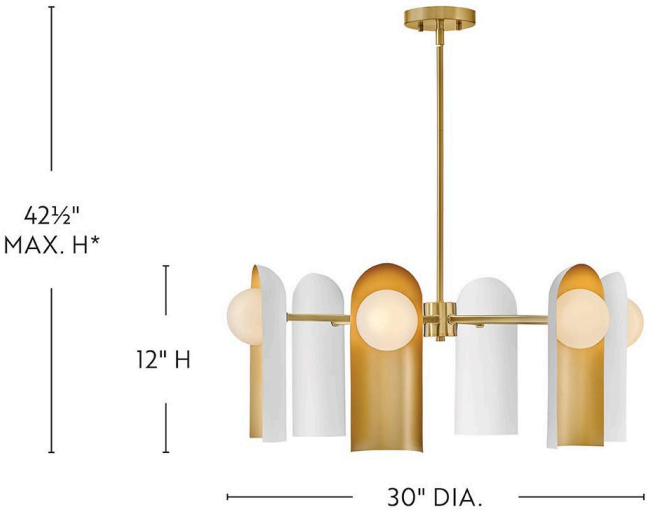

ZURI

84236LCB-SO

MEDIUM SINGLE TIER

A modern drama queen, Zuri features a striking silhouette. Bold Satin Off-White or Black shades serve up serious glam with Lacquered Brass interiors. Sleek, coordinating details bring attention to dimmable LED lamps.

DETAILS	
FINISH:	Lacquered Brass
MATERIAL:	Steel
GLASS:	Cased Opal
SLOPE DEGREE:	90
DIMMABLE:	YES - WITH DIMMABLE LAMP (NOT INCLUDED)

DIMENSIONS	
WIDTH:	30"
HEIGHT:	12"
WEIGHT:	9lb

LIGHT SOURCE	
LIGHT SOURCE:	Socketed
WATTAGE:	6-5w G9 LED
VOLTAGE:	120v

MOUNTING	
CANOPY:	5.25" Dia.
LEAD WIRE:	1 X 72"
MAX HEIGHT:	42.5

SHIPPING	
CARTON LENGTH:	29.5
CARTON WIDTH:	28.8
CARTON HEIGHT:	15
CARTON WEIGHT:	20.5

PRODUCT DETAILS:

- Can be hung on a sloped ceiling
- Includes (1) 6" stem and (2) 12" stems to customize hanging height
- Dry Rated
- LED bulbs are required (not included)
- This product uses recyclable or limited packaging materials to help reduce waste
- Please refer to Lark's Warranty for complete product warranty details (some warranty limitations may apply)
- Confidently create a modern moment with this dynamic design statement