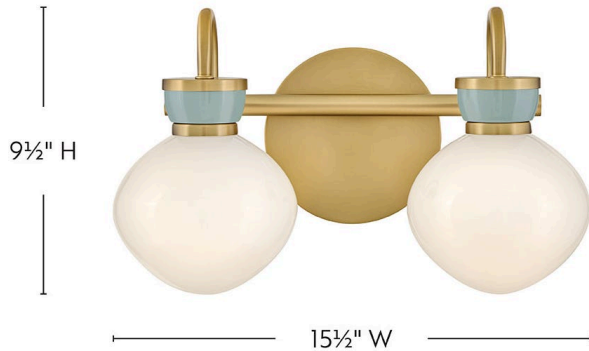

LUCY

85592LCB-SF

SMALL TWO LIGHT VANITY

A petite beauty that packs a big punch, Lucy's curved lines and captivating color combinations are like a whirlwind romance with classic style. The schoolhouse modern cased opal glass shades with charming accent finishes add a touch of softness to your space.

DETAILS	
FINISH:	Lacquered Brass
MATERIAL:	Steel
GLASS:	Cased Opal
DIMMABLE:	YES - WITH DIMMABLE LAMP (NOT INCLUDED)

DIMENSIONS	
WIDTH:	15.5"
HEIGHT:	9.5"
WEIGHT:	3.6lb
BACK PLATE:	6" Dia.
EXTENSION:	7.8"
TOP TO OUTLET:	4.25"

LIGHT SOURCE	
LIGHT SOURCE:	Socketed
WATTAGE:	2-7w G9 LED
VOLTAGE:	120v

SHIPPING	
CARTON LENGTH:	15.8
CARTON WIDTH:	15.8
CARTON HEIGHT:	10
CARTON WEIGHT:	6.8

PRODUCT DETAILS:

- Invisimount hardware is hidden on the backplate for a clean silhouette
- This fixture can be mounted either up or down to best fit your space
- Damp Rated
- LED bulbs are required (not included)
- This product uses recyclable or limited packaging materials to help reduce waste
- Please refer to Lark's Warranty for complete product warranty details (some warranty limitations may apply)
- Classic design elements, nostalgic profiles, and fresh finishes give an authentic vibe