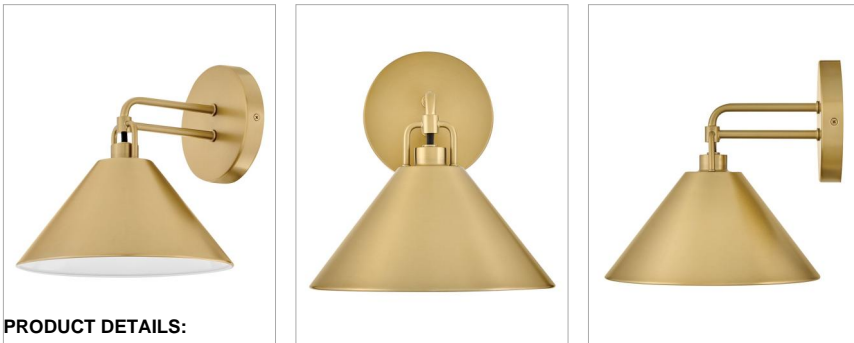

MILO

84430LCB

SMALL SINGLE LIGHT SCONCE

Make a power move by adding Milo to your design mix. The hallmark of this classic sconce is a sleek metal shade that's both modern and sophisticated, thanks to a chic finish and delicate details.

DETAILS	
FINISH:	Lacquered Brass
MATERIAL:	Steel
DIMMABLE:	YES - WITH DIMMABLE LAMP (NOT INCLUDED)

DIMENSIONS	
WIDTH:	9"
HEIGHT:	9.3"
WEIGHT:	1.7lb
BACK PLATE:	4.75" Dia.
EXTENSION:	10"
TOP TO OUTLET:	2.75"

LIGHT SOURCE	
LIGHT SOURCE:	Socketed
WATTAGE:	1-5w Cand. LED, 60w Equiv.
VOLTAGE:	120v

SHIPPING	
CARTON LENGTH:	11.8
CARTON WIDTH:	12
CARTON HEIGHT:	12
CARTON WEIGHT:	3.5

PRODUCT DETAILS:

- Please refer to Lark's Warranty for complete product warranty details. Some warranty limitations may apply.
- Suitable for use in damp locations as defined by NEC and CEC. Meets United States UL Underwriters Laboratories & CSA Canadian Standards Association Product Safety Standards.
- Mounting hardware is hidden on the back plate to ensure a clean silhouette
- Heritage but make it hip: these styles combine classic design elements and nostalgic profiles reworked in new proportions and fresh finishes for an authentic vibe
- This product uses recyclable or limited packaging materials to help reduce waste.