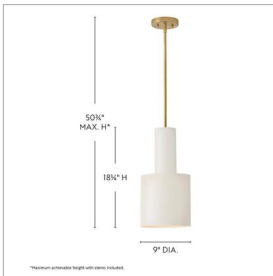

CASEY

83687LCB-SO

SMALL PENDANT

Effortlessly cool with a robust, modern profile, Casey's spun metal shade, available in a variety of sleek finishes, fits any kitchen, living space, or dining room. Perforated detailing creates a varied lighting effect that adds captivating visual texture to your décor.

DETAILS	
FINISH:	Lacquered Brass
MATERIAL:	Steel
SLOPE DEGREE:	90
DIMMABLE:	YES - WITH DIMMABLE LAMP (NOT INCLUDED)

DIMENSIONS	
WIDTH:	9"
HEIGHT:	18.3"
WEIGHT:	4.5lb

LIGHT SOURCE	
LIGHT SOURCE:	Socketed
WATTAGE:	1-12w Med. LED, 60w Equiv.
VOLTAGE:	120v

MOUNTING	
CANOPY:	5.25" Dia.
LEAD WIRE:	1 X 72"
MAX HEIGHT:	50.8

SHIPPING	
CARTON LENGTH:	11.8
CARTON WIDTH:	11.8
CARTON HEIGHT:	21.5
CARTON WEIGHT:	7

PRODUCT DETAILS:

- Can be hung on a sloped ceiling
- Dry Rated
- This product uses recyclable or limited packaging materials to help reduce waste
- Please refer to Lark's Warranty for complete product warranty details (some warranty limitations may apply)
- Confidently create a modern moment with this dynamic design statement