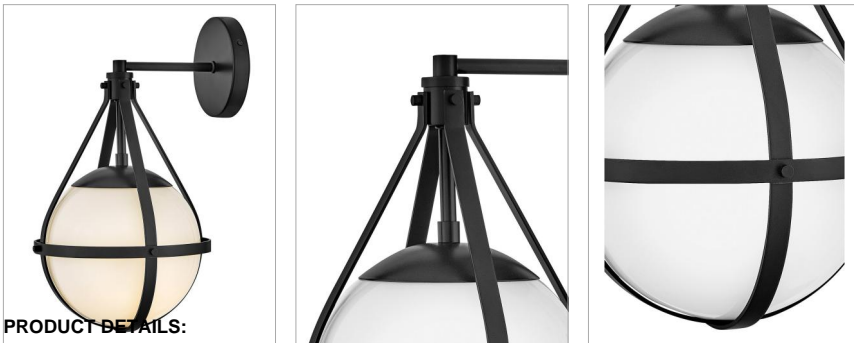

COLBY

83670BK

SMALL SINGLE LIGHT SCONCE

A retro, modern stunner, Colby's cased opal glass globe, accentuated by a cage-style frame, creates unexpected glamour in any space.

DETAILS	
FINISH:	Black
MATERIAL:	Steel
GLASS:	Cased Opal
DIMMABLE:	YES - WITH DIMMABLE LAMP (NOT INCLUDED)

DIMENSIONS	
WIDTH:	9.3"
HEIGHT:	15.8"
WEIGHT:	4.5lb
BACK PLATE:	5.25" Dia.
EXTENSION:	10.5"
TOP TO OUTLET:	2.5"

LIGHT SOURCE	
LIGHT SOURCE:	Socketed
WATTAGE:	1-15w Med. LED, 60w Equiv.
VOLTAGE:	120v

SHIPPING	
CARTON LENGTH:	11
CARTON WIDTH:	11
CARTON HEIGHT:	21.8
CARTON WEIGHT:	8

PRODUCT DETAILS:

- Suitable for use in dry (indoor) locations as defined by NEC and CEC. Meets United States UL Underwriters Laboratories & CSA Canadian Standards Association Product Safety Standards.
- Please refer to Lark's Warranty for complete product warranty details. Some warranty limitations may apply.
- Confidently create a modern moment with this dynamic design statement
- Mounting hardware is hidden on the back plate to ensure a clean silhouette
- This product uses recyclable or limited packaging materials to help reduce waste.