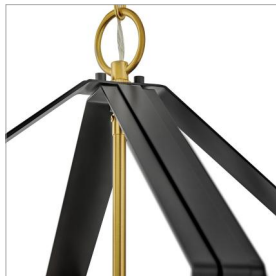

### LARGE PENDANT

Bring cool vibes to any living space with Sammi's airy design. Pick natural rattan for a chill coastal feel or black metal for a refreshed modern look.

DETAILS	
FINISH:	Black
MATERIAL:	Steel
SLOPE DEGREE:	90
DIMMABLE:	YES - WITH DIMMABLE LAMP (NOT INCLUDED)

DIMENSIONS	
WIDTH:	20"
HEIGHT:	17"
WEIGHT:	9lb

LIGHT SOURCE	
LIGHT SOURCE:	Socketed
WATTAGE:	2-5w Cand. LED, 60w Equiv.
VOLTAGE:	120v

MOUNTING	
CANOPY:	5.25" Dia.
LEAD WIRE:	1 X 72"

SHIPPING	
CARTON LENGTH:	22.8
CARTON WIDTH:	18.3
CARTON HEIGHT:	4.8
CARTON WEIGHT:	12.5

#### PRODUCT DETAILS:

- Suitable for use in dry (indoor) locations as defined by NEC and CEC. Meets United States UL Underwriters Laboratories & CSA Canadian Standards Association Product Safety Standards.
- Please refer to Lark's Warranty for complete product warranty details. Some warranty limitations may apply.
- This item may be hung on a sloped ceiling
- Convertible fixture can be hung as a pendant or semi-flush mount
- Heritage but make it hip: these styles combine classic design elements and nostalgic profiles reworked in new proportions and fresh finishes for an authentic vibe
- This product uses recyclable or limited packaging materials to help reduce waste.