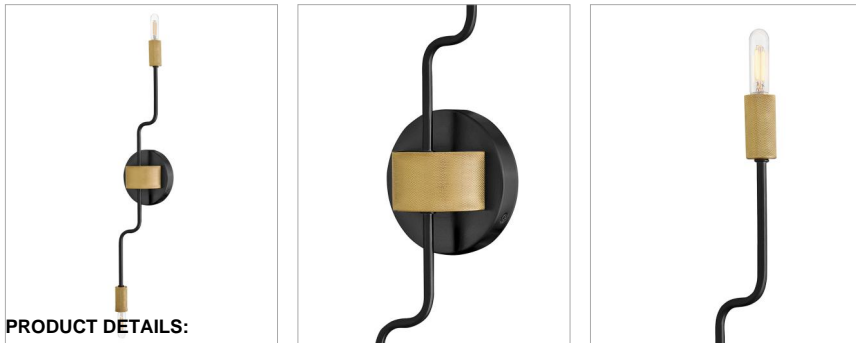

AUSTEN

83632BK-LCB

MEDIUM TWO LIGHT SCNCE

Austen's slim, exaggerated design creates a chic transitional shape accentuated by knurled candle sleeves and stem details. Articulating top and bottom arms let you create a more customized look that perfectly fits your space.

DETAILS	
FINISH:	Black
MATERIAL:	Steel
DIMMABLE:	YES - WITH DIMMABLE LAMP (NOT INCLUDED)

DIMENSIONS	
WIDTH:	5.3"
HEIGHT:	24"
WEIGHT:	1.5lb
BACK PLATE:	5.25" Dia.
EXTENSION:	4.5"
TOP TO OUTLET:	12"

LIGHT SOURCE	
LIGHT SOURCE:	Socketed
WATTAGE:	2-5w Cand. LED, 60w Equiv.
VOLTAGE:	120v

SHIPPING	
CARTON LENGTH:	26.3
CARTON WIDTH:	7.8
CARTON HEIGHT:	5
CARTON WEIGHT:	3

PRODUCT DETAILS:

- This versatile transitional design delivers personality and performance
- Fixture can be mounted horizontally.
- Please refer to Lark's Warranty for complete product warranty details. Some warranty limitations may apply.
- Suitable for use in damp locations as defined by NEC and CEC. Meets United States UL Underwriters Laboratories & CSA Canadian Standards Association Product Safety Standards.
- Fixture can be mounted vertically
- Mounting hardware is hidden on the back plate to ensure a clean silhouette
- This product uses recyclable or limited packaging materials to help reduce waste.